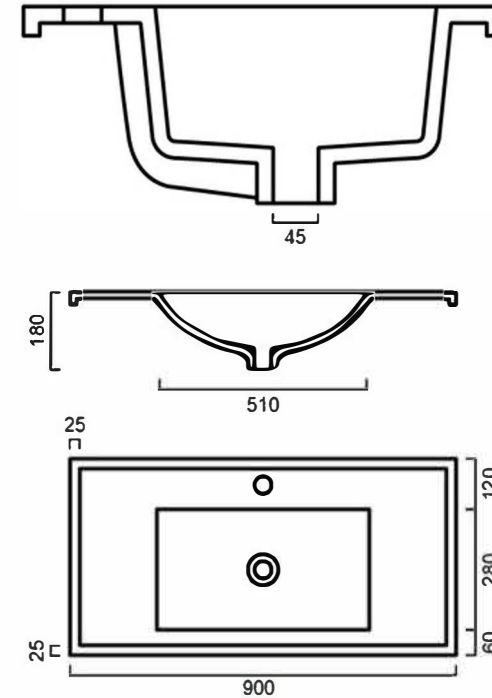

VTC9001 OR VTC9003 : CONTEMPORARY - CERAMIC TOP 900MM

VTC900: 900mm x 460mm

DIMENSIONS

900mm length x 460mm width x 180mm depth

DESCRIPTION

Contemporary vanity top
Durable design and construction
Available in 1 or 3 tap holes
With overflow

IMPORTANT NOTICE

Tapware and waste not included.
It is strongly recommended that any cut-outs made to your bench top is made based on the individual product dimensions.
All pictures and drawings on this brochure are representational only, changes in the product may have occurred since time of print.
All prices on this brochure and The Sink Warehouse website are subject to change without notice.